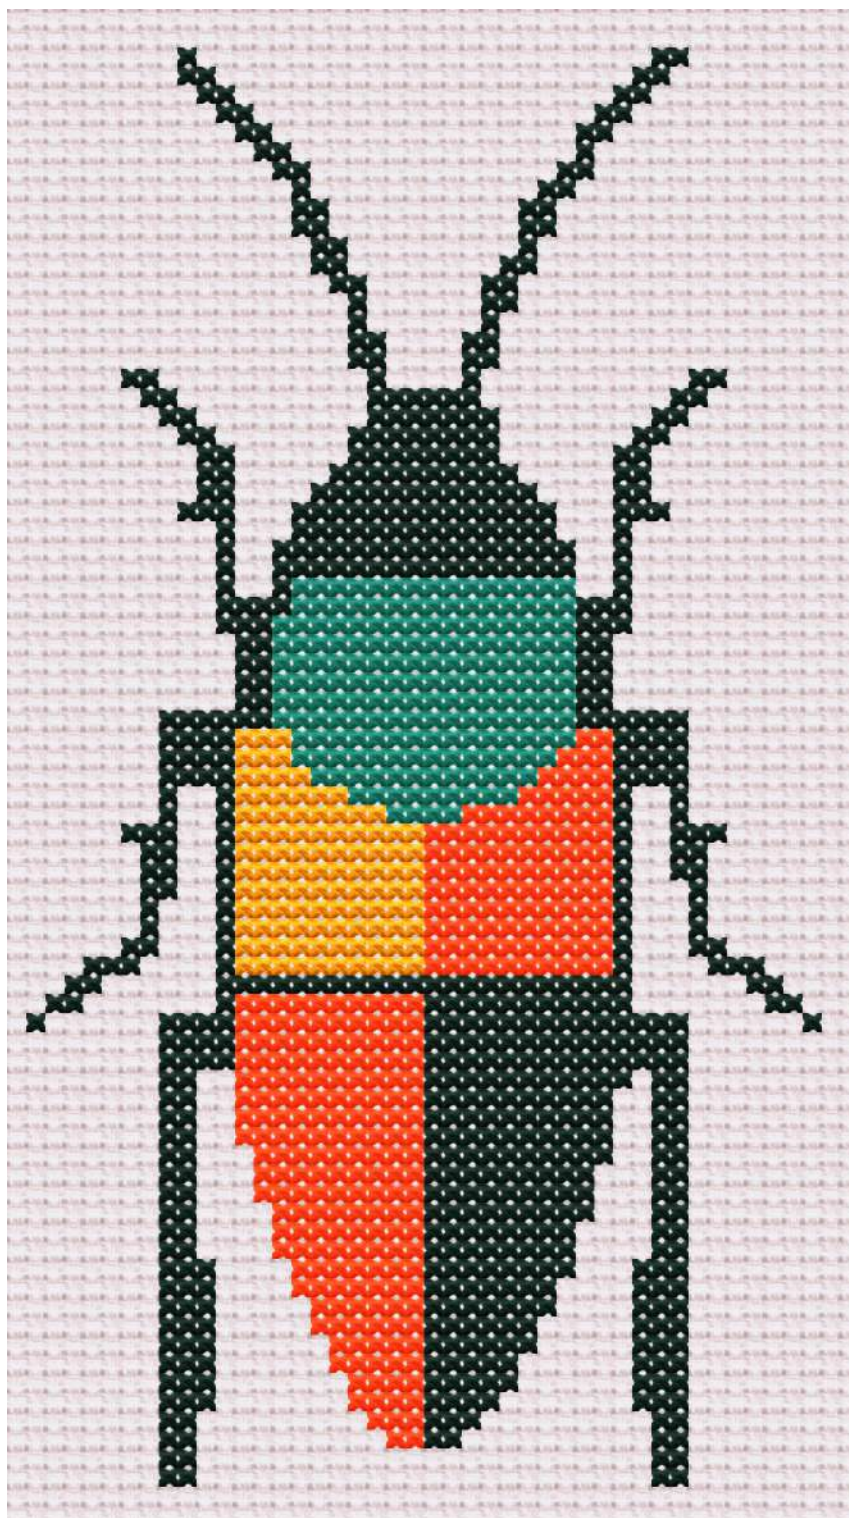

# A cockroach

Cross stitch patterns from [csp.beehiiv.com](http://csp.beehiiv.com)

---

Design size: 45 x 80 stitches

A cockroach

A cockroach  
Floss list for crosses

N	Symbol	Number	Name	Stitches
1	 	DMC 500	Blue Green - Very Dark	686
2	 	DMC 946	Burnt Orange - Medium	282
3	 	DMC 972	Canary - Deep	104
4	 	DMC 3812	Seagreen - Very Dark	180