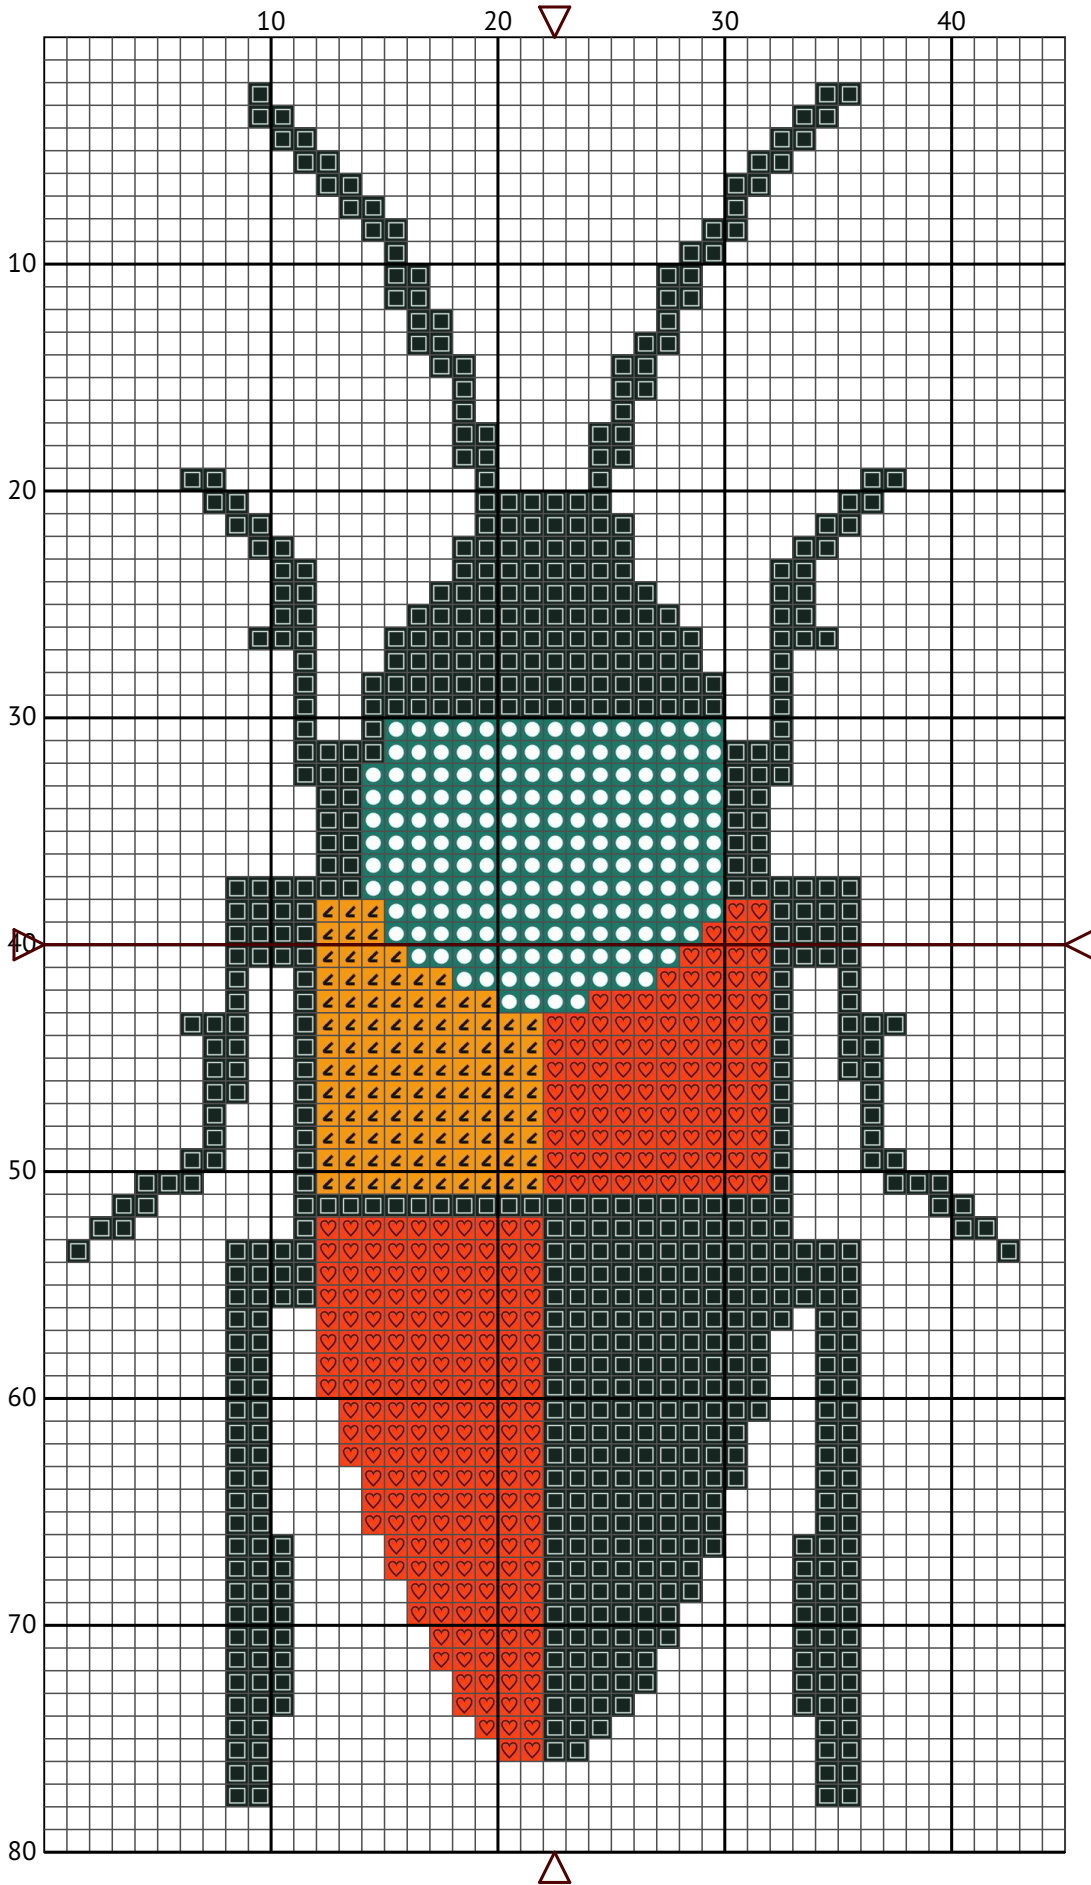

# A cockroach

Cross stitch patterns from [csp.beehiiv.com](http://csp.beehiiv.com)

---

Design size: 45 x 80 stitches

A cockroach

A cockroach  
Floss list for crosses

N	Symbol	Number	Name	Stitches
1	 	DMC 500	Blue Green - Very Dark	686
2	 	DMC 946	Burnt Orange - Medium	282
3	 	DMC 972	Canary - Deep	104
4	 	DMC 3812	Seagreen - Very Dark	180