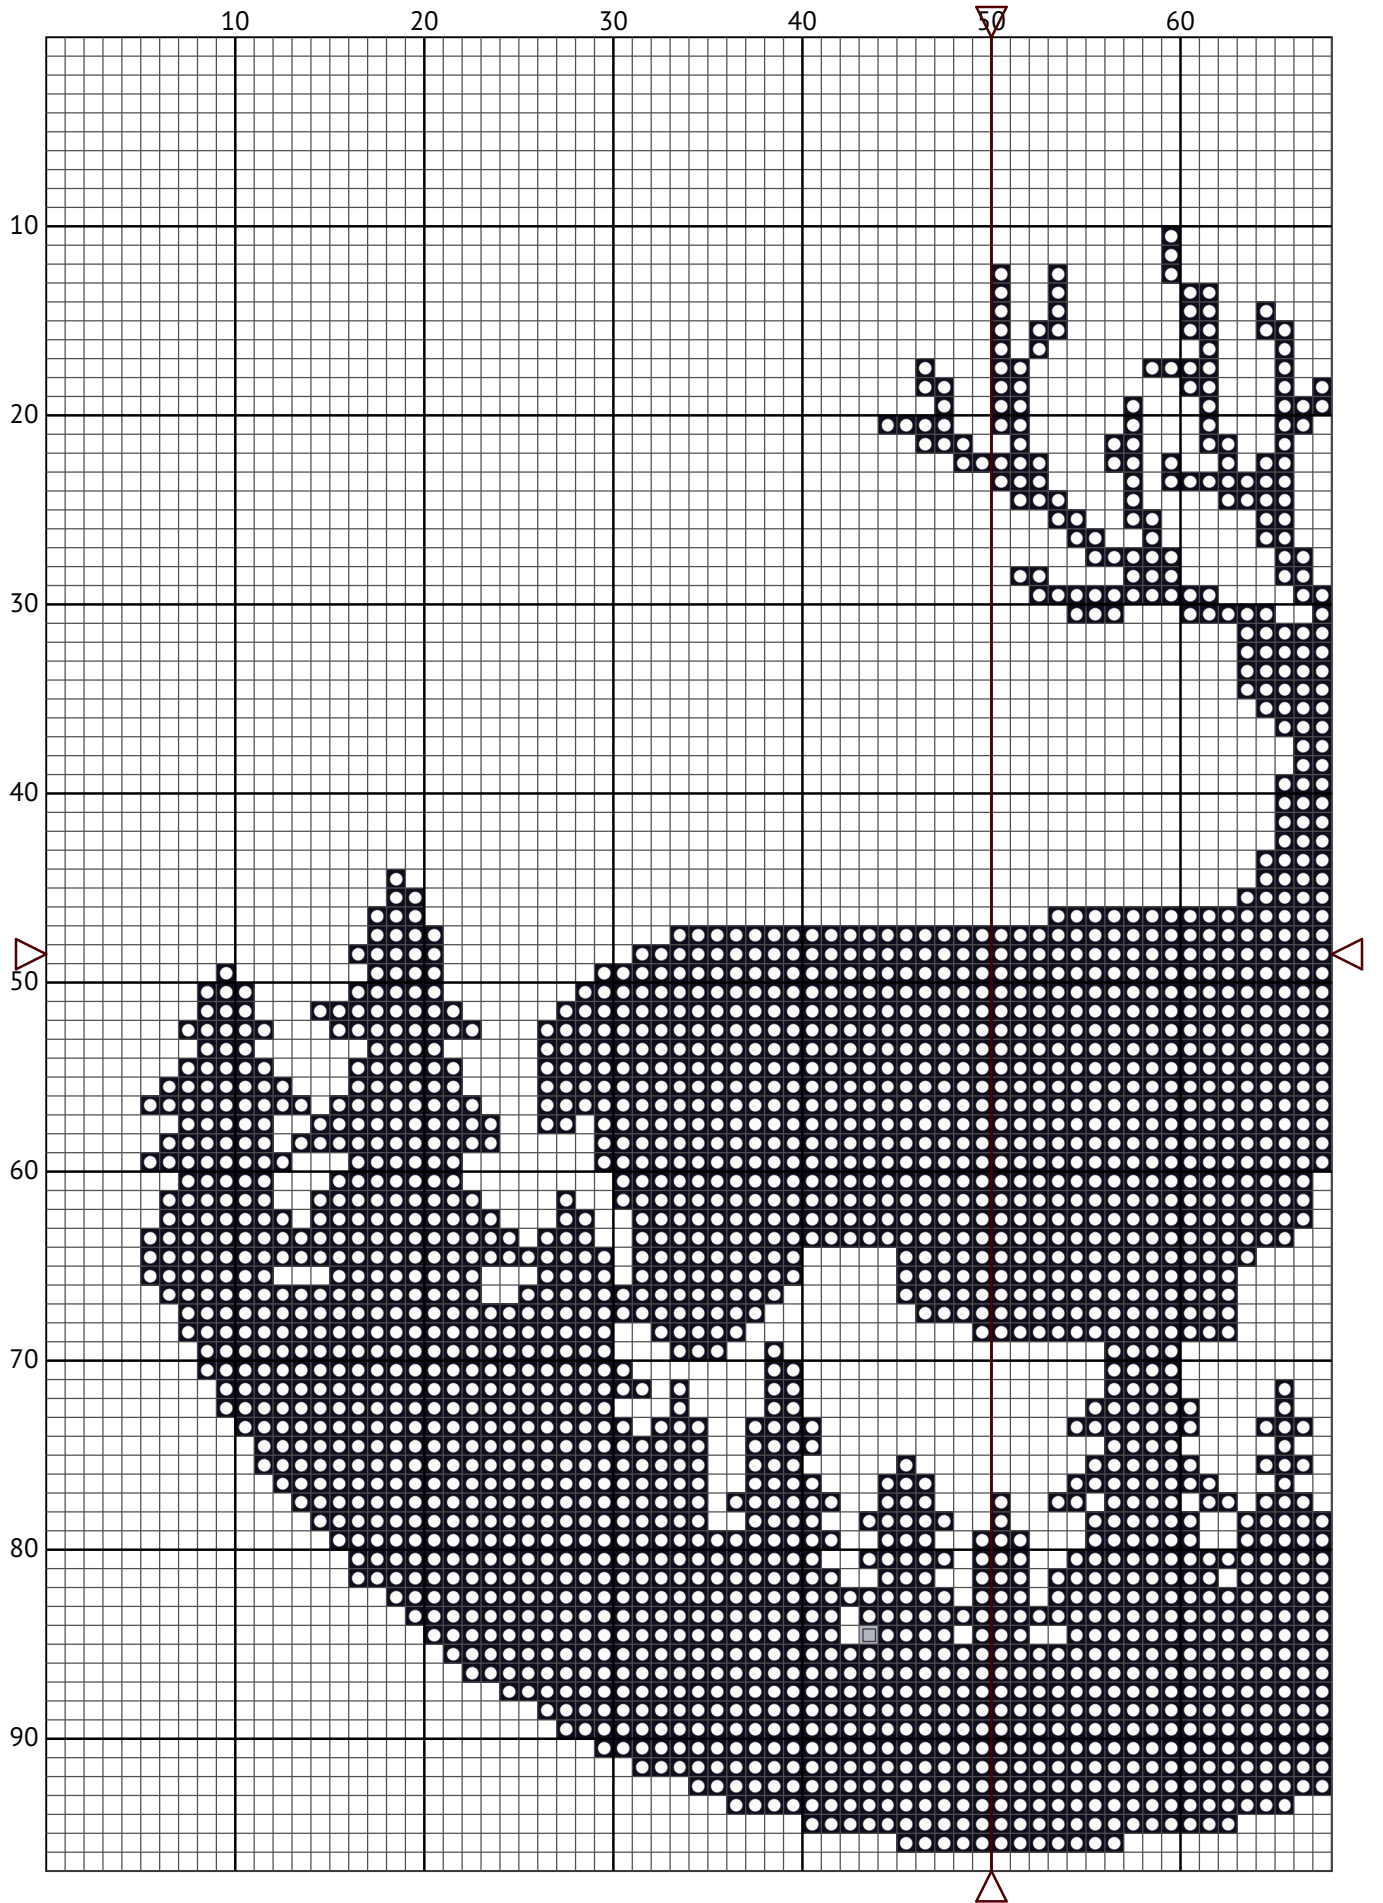

A deer

Cross stitch patterns from csp.beehiiv.com

Design size: 100 x 97 stitches

A deer

A deer

A deer
Floss list for crosses

| N | Symbol | Number | Name | Stitches |
|---|---|---------|-----------------------|----------|
| 1 |   | DMC 02 | Tin | 1 |
| 2 |   | DMC 939 | Navy Blue - Very Dark | 3076 |