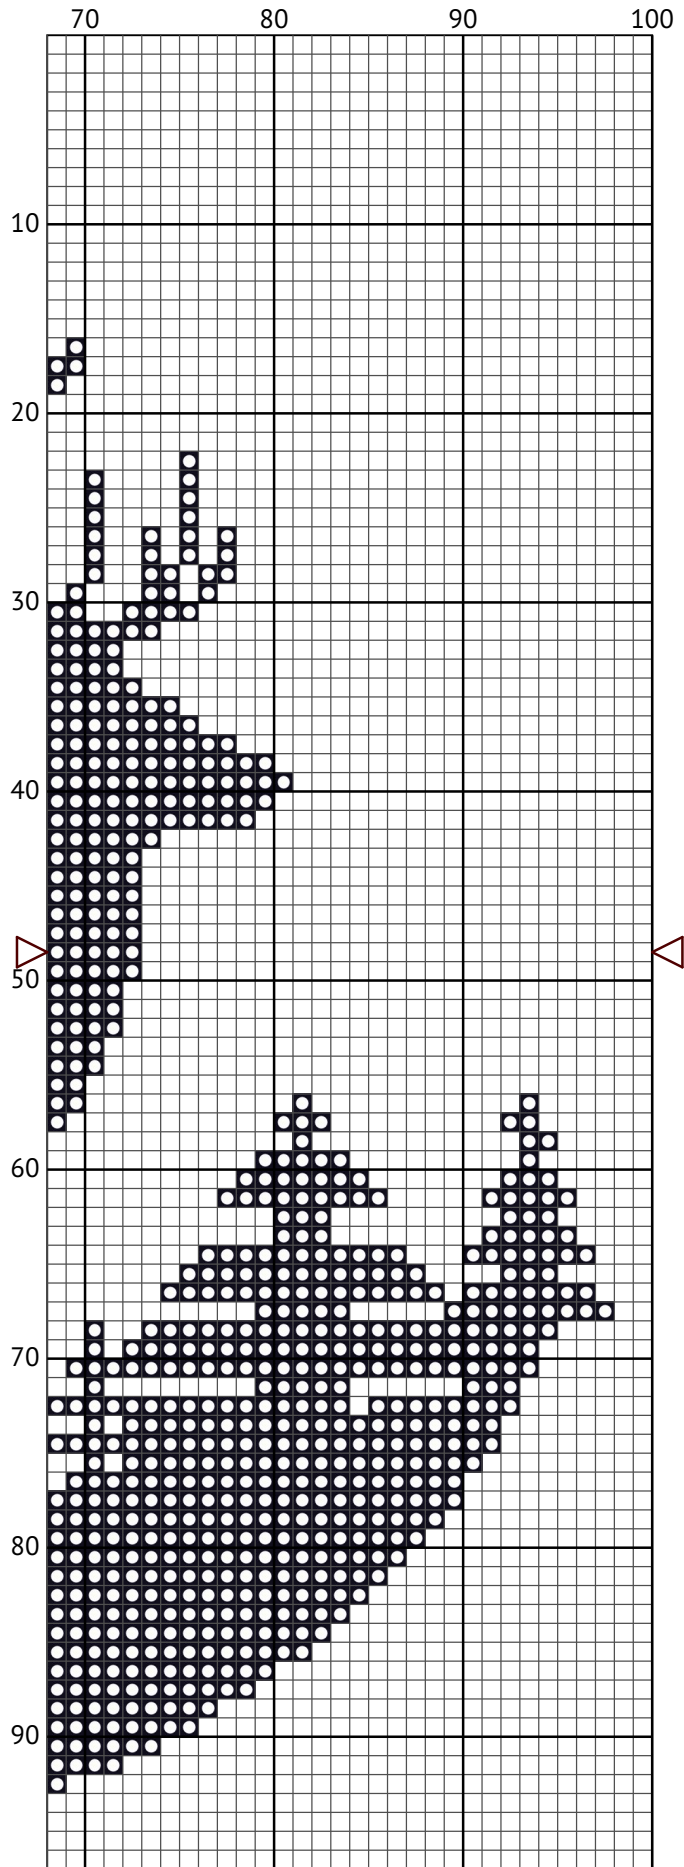

A deer

Cross stitch patterns from csp.beehiiv.com

Design size: 100 x 97 stitches

A deer

A deer

A deer
Floss list for crosses

| N | Symbol | Number | Name | Stitches |
|---|---|---------|-----------------------|----------|
| 1 |   | DMC 02 | Tin | 1 |
| 2 |   | DMC 939 | Navy Blue - Very Dark | 3076 |